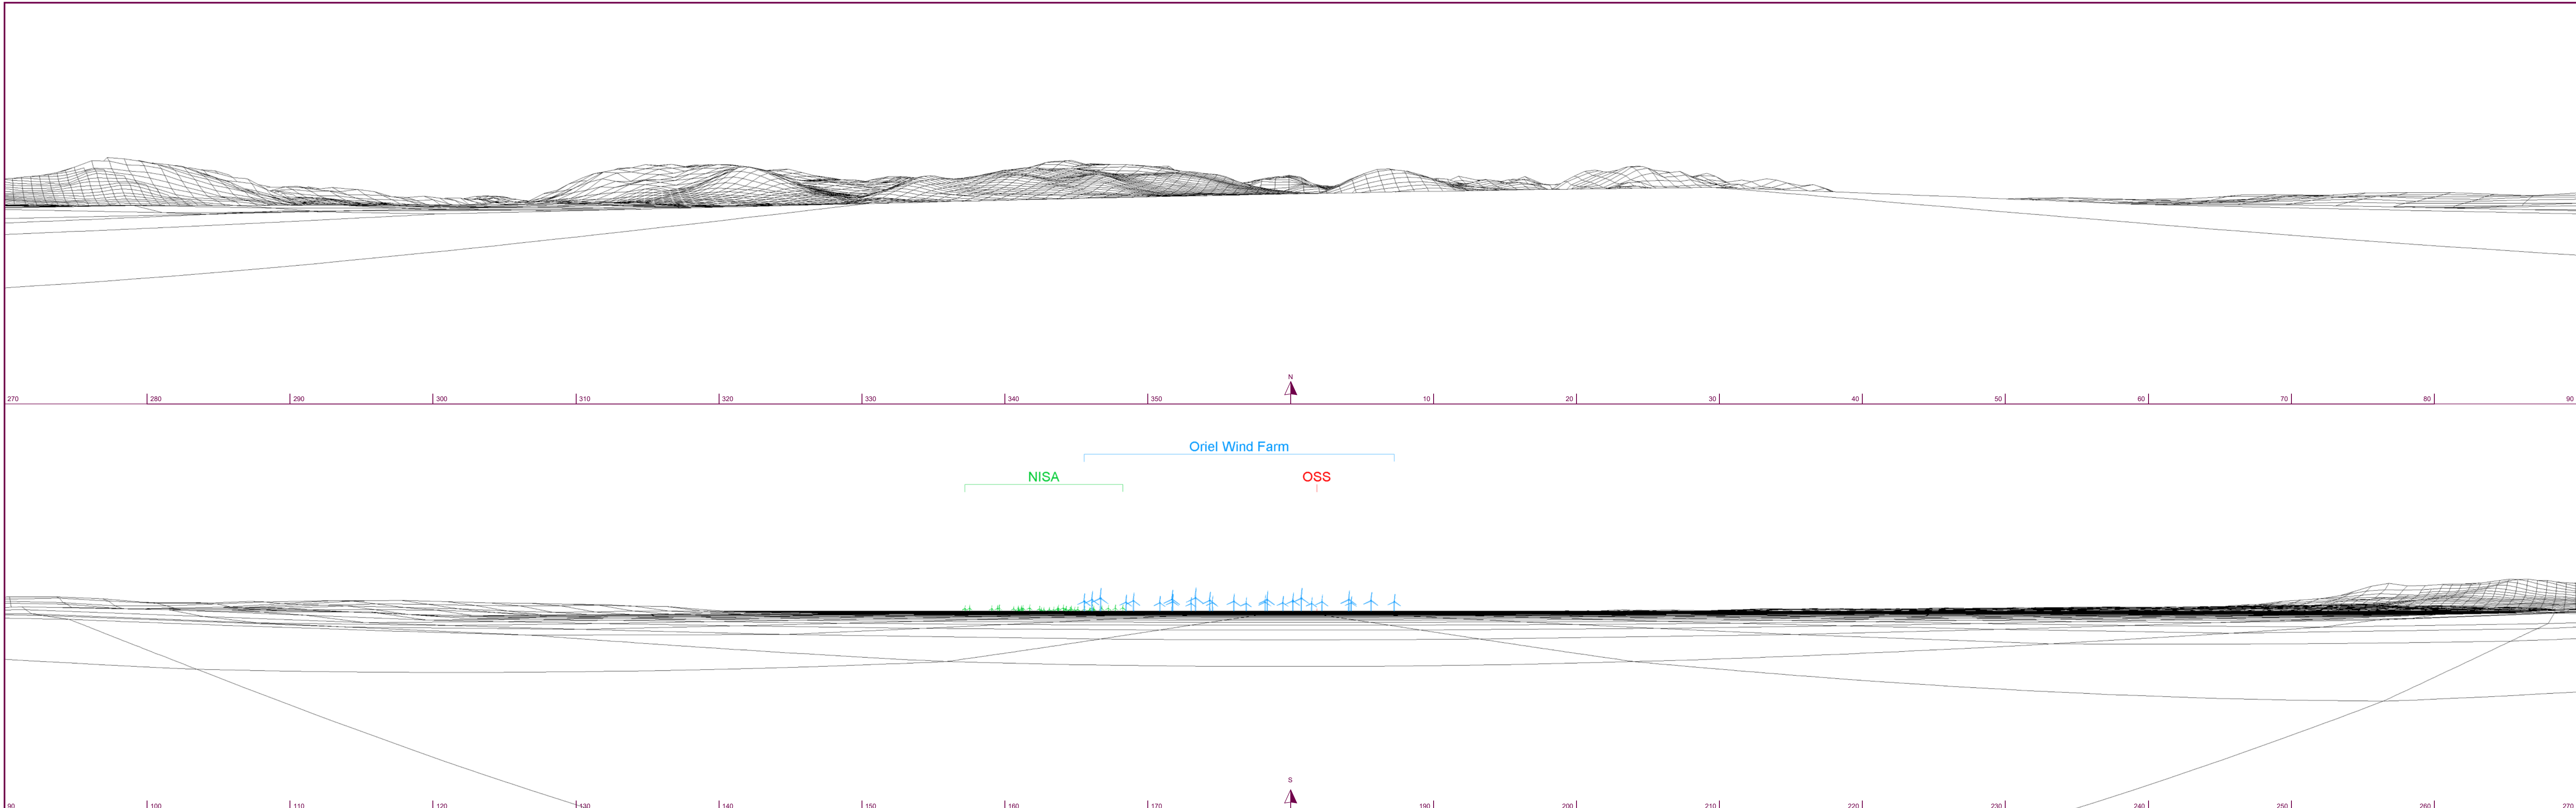

90 Degree Baseline image

90 Degree Wireline

Turbine	Generic 3-blade	Camera	Nikon D600	Easting	726299
Rotor dia	236 m	Date	06.09.19 - 10.06	Northing	810716
Hub height	152 m (above LAT)	View elevation	2 m ASL	Direction	186°
Tip height	270 m (above LAT)	Field of View	90 °	Distance	9410 m

Turbine	Generic 3-blade	Camera	Nikon D600	Easting	726299
Rotor dia	236 m	Date	06.09.19 - 10.06	Northing	810716
Hub height	152 m (above LAT)	View elevation	2 m ASL	Direction	186°
Tip height	270 m (above LAT)	Field of View	90 °	Distance	9410 m

53.5 Degree Photomontage

Planar projection - view flat at a comfortable arm's length

Substation location (725851E 797079N)	Turbine	Generic 3-blade	Camera	Nikon D600	Easting	726299	Title: <b>VP 03 Cranfield picnic area Photomontage</b>	Figure 27.14c	Drawn by:	PM	Project <b>ORIEL WIND FARM PROJECT</b>	
	Rotor dia	236 m	Date	06.09.19 - 10.06	Northing	810716		ITM IRENET 95	Checked:	SA		
	Hub height	152 m (above LAT)	View elevation	2 m ASL	Direction	177°		Data Source:	RPS 2023	Job Ref:		NI 2124
	Tip height	270 m (above LAT)	Field of View	90 °	Distance	9410 m		Status:	Revision A	Date:		Nov 2023

Client

ORIEL WINDFARM  
OFFSHORE RENEWABLE ENERGY

**RPS**  
MAKING COMPLEX EASY  
Elmwood House, 74 Boucher Road  
BELFAST, BT12 6RZ  
028 9066 7914

Turbine	Generic 3-blade	Camera	Nikon D600	Easting	726299
Rotor dia	236 m	Date	06.09.19 - 10.06	Northing	810716
Hub height	152 m (above LAT)	View elevation	2 m ASL	Direction	0° + 180°
Tip height	270 m (above LAT)	Field of View	180 °	Distance	9410 m